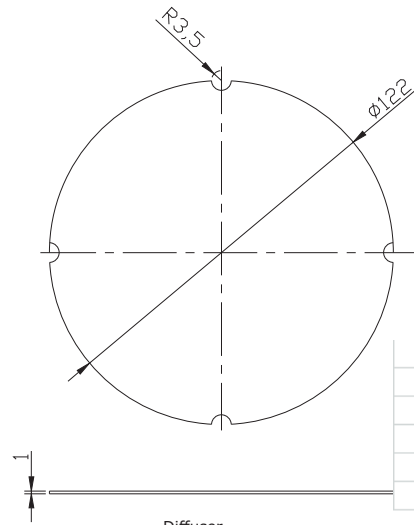

DL R 15W

Diffuser
Material :Frosted Diffuser sheet-1mm thk.Diffuser

Item Name : Down Light 15W			
Dimensions:			
Diameter : 118mm ±2mm			
Cutout Diameter : 101mm ±2mm			
Height : 48mm ±2mm			

		INSTAPOWERR LTD.	
		103, Raipur Industrial Area, Bhagwanpur, 15.5km, Roorkee-Dehradun Highway, Uttarakhand-247661 India	
PREPARED BY	REVIEWED BY		APPROVED BY
PAWAN	A.P		M.S
CUSTOMER APPROVAL	TITLE GA DRAWING (DL-15W)		
	No.	DATE	FIRST ISSUE
			DESCRIPTION
	REVISION		DOC. NO.