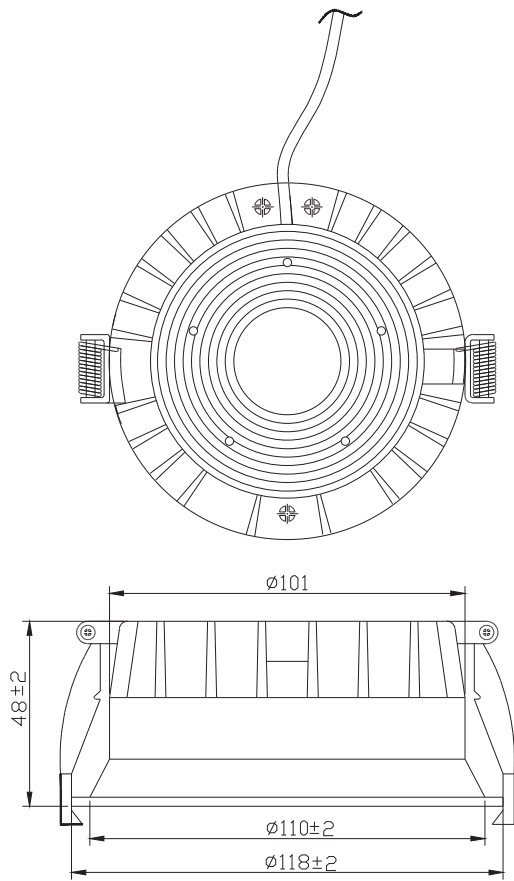

15W LED Recess Downlight

Optical Parameters

Color Temperature	• 4000°K
Optics Beam Angle	• 80° ±2°
Light Source Type	• LED
LED Make	• Osram /Samsung/Seoul/Brigelux
Total Lumens	• 1650 lm
Lumens /Watt	• 110 lm/W
CRI	• ≥ 80
Working Temperature	• 10°C to +50°C

Mechanical Parameters

Application	• Indoor Application
Housing Material	• Al. Pressure die Casting
Body Color	• White Polyseter Powder Coat
Glass	• Milky Diffuser
IK Rating	• IK 05
Mounting Type	• Recess Mount Type
IP Rating	• IP20

DL R 15W

Diffuser
Material :Frosted Diffuser sheet-1mm thk.Diffuser

Item Name : Down Light 15W			
Dimensions:			
Diameter : 118mm ±2mm			
Cutout Diameter : 101mm ±2mm			
Height : 48mm ±2mm			

		INSTAPOWERR LTD.	
		103, Raipur Industrial Area, Bhagwanpur, 15.5km, Roorkee-Dehradun Highway, Uttarakhand-247661 India	
PREPARED BY	REVIEWED BY		APPROVED BY
PAWAN	A.P		M.S
CUSTOMER APPROVAL	TITLE GA DRAWING (DL-15W)		
	No.	DATE	FIRST ISSUE
			DESCRIPTION
	REVISION		DOC. NO.